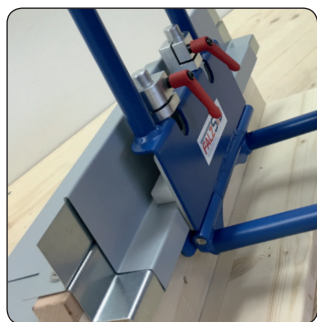

Available at specialist dealers:

NEW!

Gable-sheet-closer Vario

Art. FS-OS-01

For professional and simple closing the seam between sheet and fixingprofile. Especially suitable for gable-sheets, windowsill-sheets, facade cladding-sheets etc.

(see figures)

- No scratching the metal surface due PVC-inlets.
- Adjustable depthset from 20 - 60 mm due fastlocksystem
- Easy adjustment due measuring scale
- Very compact and lightweight model

In different cases suitable ...

Gable-sheet

Windowsill-sheet

Facade cladding-sheet

DIMENSIONS:

width: 220 mm
length: 350 mm
weight: ca. 2800 g
adjustable depthset:
20-60 mm

FALZSID.AT • INNOVATIVE QUALITY TOOLS

Roland Jürgen Wutzl, Bahnstrasse 90/3, 3550 Langenlois, Austria
Tel: +43(0)664/35 70 741, Fax: +43(0)2734/22 748, E-Mail: office@falzs Sid .at, www.falzs Sid .at