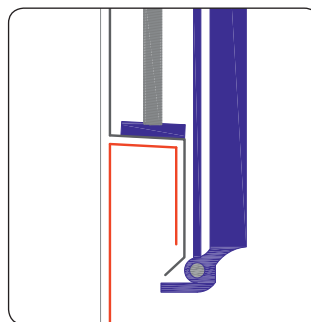

Available at specialist dealers:

NEW!

Gable-sheet-closer Vario

Art. FS-OS-01

For professional and simple closing the seam between sheet and fixingprofile. Especially suitable for gable-sheets, windowsill-sheets, facade cladding-sheets etc.

(see figures)

- No scratching the metal surface due PVC-inlets.
- Adjustable depthset from 20 - 60 mm due fastlocksystem
- Easy adjustment due measuring scale
- Very compact and lightweight model

In different cases suitable ...

Gable-sheet

Windowsill-sheet

Facade cladding-sheet

DIMENSIONS:

width: 220 mm
length: 350 mm
weight: ca. 2800 g
adjustable depthset:
20-60 mm

FALZSID.AT • INNOVATIVE QUALITY TOOLS

Roland Jürgen Wutzl, Bahnstrasse 90/3, 3550 Langenlois, Austria
Tel: +43(0)664/35 70 741, Fax: +43(0)2734/22 748, E-Mail: office@falzs Sid .at, www.falzs Sid .at