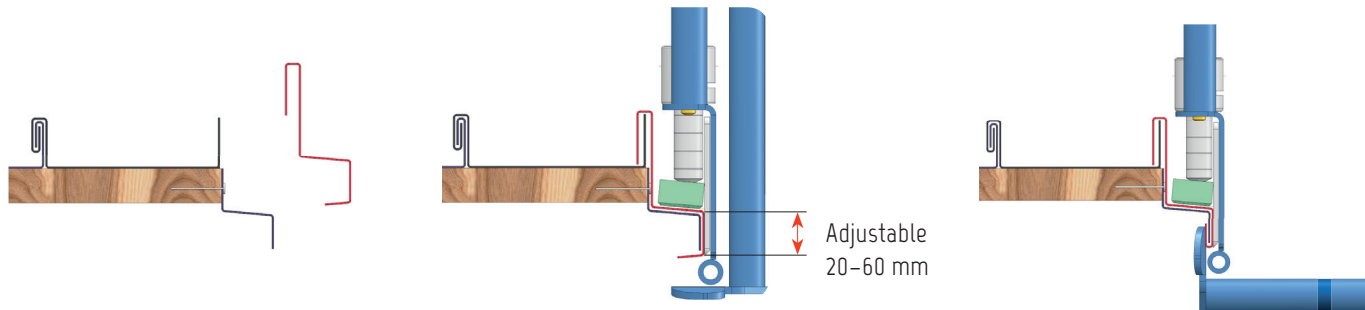

Available at specialist dealers:

NEW!

Gable-sheet-closer Vario

Art. FS-OS-01

For professional and simple closing the seam between sheet and fixingprofile. Especially suitable for gable-sheets, windowsill-sheets, facade cladding-sheets etc.

(see figures)

- No scratching the metal surface due PVC-inlets.
- Adjustable depthset from 20 - 60 mm due fastlocksystem
- Easy adjustment due measuring scale
- Very compact and lightweight model

In different cases suitable ...

Gable-sheet

Windowsill-sheet

Facade cladding-sheet

DIMENSIONS:

width: 220 mm
length: 350 mm
weight: ca. 2800 g
adjustable depthset:
20-60 mm

FALZSID.AT • INNOVATIVE QUALITY TOOLS

Roland Jürgen Wutzl, Bahnstrasse 90/3, 3550 Langenlois, Austria
Tel: +43(0)664/35 70 741, Fax: +43(0)2734/22 748, E-Mail: office@falzs Sid .at, www.falzs Sid .at